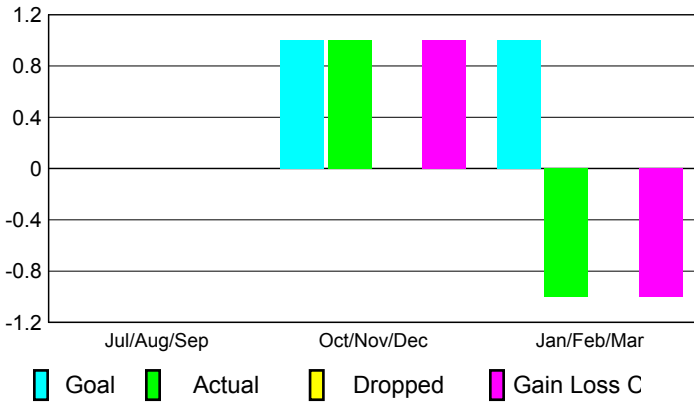

2008-2009 GMT Quarterly Report for District (or Undistricted) **District 102 W**

GMT: **Horst P Kirchgatterer**

Location: **SWITZERLAND**

GMT CA: **4**

CLUBS

Club Results 2008-2009

Clubs 2007-2008

Month	New Club Goal	Actual New Clubs	Actual Dropped Clubs	Gain/Loss of Clubs	Gain/Loss of Clubs
Jul/Aug/Sep	0	0	0	0	0
Oct/Nov/Dec	1	1	0	1	0
Jan/Feb/Mar	1	-1	0	-1	0
Totals	2	0	0	0	0

Club Results 2008-2009

Goal, New, Dropped, Gain/Loss

Comparison of Club Gain/Loss

Current Year Compared to the Previous Year

YTD Status Quo Clubs 2008-2009

Status Quo Clubs Compared to Status Quo Members

MEMBERSHIP

Membership Results 2008-2009

Membership 2007-2008

Month	Net Memb Goal	Actual New Memb	Actual Dropped Memb	Gain/Loss of Memb	Gain/Loss of Memb
Jul/Aug/Sep	3	22	-25	-3	3
Oct/Nov/Dec	18	64	-37	27	-8
Jan/Feb/Mar	20	88	-32	56	25
Totals	41	174	-94	80	20