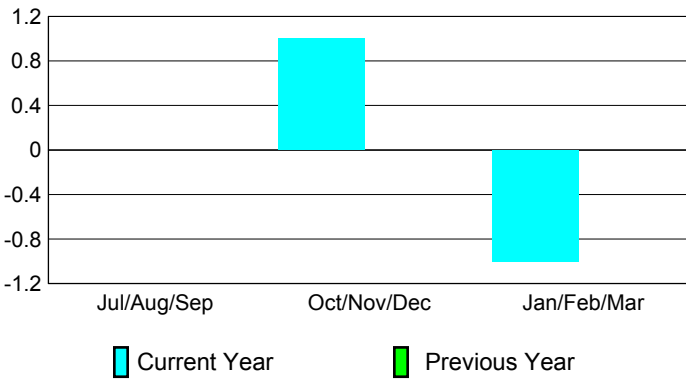

2008-2009 GMT Quarterly Report for District (or Undistricted) **District 102 W**

GMT: **Horst P Kirchgatterer**

Location: **SWITZERLAND**

GMT CA: **4**

CLUBS

Club Results 2008-2009

Clubs 2007-2008

Month	New Club Goal	Actual New Clubs	Actual Dropped Clubs	Gain/Loss of Clubs	Gain/Loss of Clubs
Jul/Aug/Sep	0	0	0	0	0
Oct/Nov/Dec	1	1	0	1	0
Jan/Feb/Mar	1	-1	0	-1	0
Totals	2	0	0	0	0

Club Results 2008-2009

Goal, New, Dropped, Gain/Loss

Comparison of Club Gain/Loss

Current Year Compared to the Previous Year

YTD Status Quo Clubs 2008-2009

Status Quo Clubs Compared to Status Quo Members

MEMBERSHIP