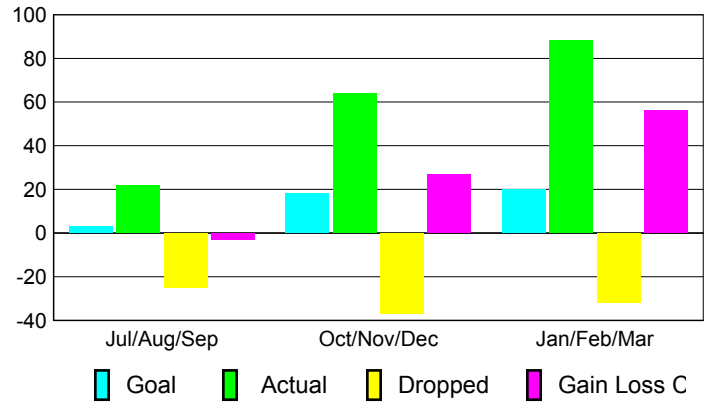

Membership Results 2008-2009

Goal, New, Dropped, Gain/Loss