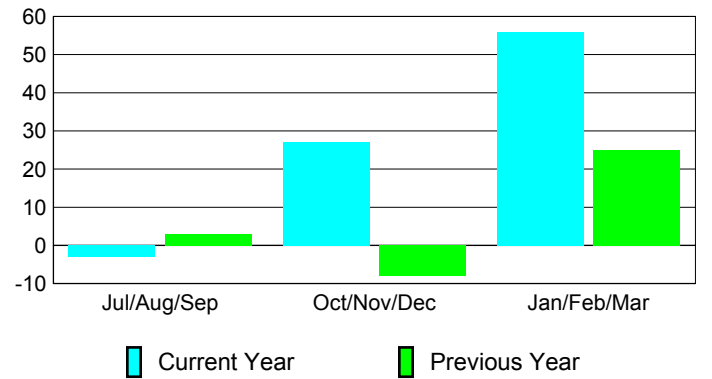

Membership Results 2008-2009

Membership 2007-2008

Month	Net Memb Goal	Actual New Memb	Actual Dropped Memb	Gain/Loss of Memb	Gain/Loss of Memb
Jul/Aug/Sep	3	22	-25	-3	3
Oct/Nov/Dec	18	64	-37	27	-8
Jan/Feb/Mar	20	88	-32	56	25
Totals	41	174	-94	80	20

Membership Results 2008-2009

Goal, New, Dropped, Gain/Loss

Comparison of Membership Gain/Loss

Current Year Compared to the Previous Year

Gender Comparison 2008-2009